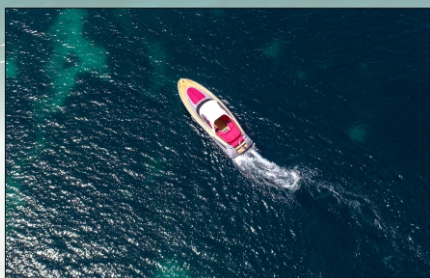

# AKIRA

*a "jewel" power boat*

AKIRA an impressive power boat

## *Specification:*

An impressive power boat, a "jewel" available for high-end daily cruises in ATHENS, PORTO HELI, CYCLADES ISLANDS, IONION or as an accompanying vessel.

A spacious walk-in aft and a large three-person sundeck forward are two of the many unique features of the striking Wajer 38. And behind the elegant, streamlined windscreen and striking wood or carbon fiber frame is a contemporary and exceptionally stylish interior.

Wajer yacht is characterized by his highly distinctive design.