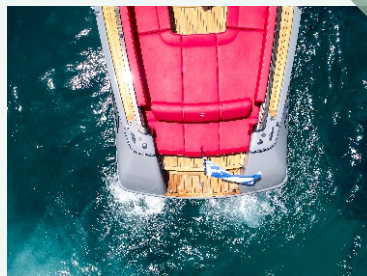

## *Specification:*

An impressive power boat, a "jewel" available for high-end daily cruises in ATHENS, PORTO HELI, CYCLADES ISLANDS, IONION or as an accompanying vessel.

A spacious walk-in aft and a large three-person sundeck forward are two of the many unique features of the striking Wajer 38. And behind the elegant, streamlined windscreen and striking wood or carbon fiber frame is a contemporary and exceptionally stylish interior.

The unique cockpit layout of the Wajer 38 ensures that the helmsman has **perfect lines of sight** all around without being isolated from family, friends or guests. The elegant convertible hood provides protection for **up to 12 people** in all conditions. The effective spray rails are dynamically integrated into the hull design. Combined with the flared bow, this keeps the cockpit dry without affecting the yacht's performance. The Wajer 38 is fitted with **two powerful diesel VOLVO PENTA D6 of total 870HP in combination with IPS600 dual propulsion**, providing greater ease of operation, precise steering, as well as higher performance and a remarkable top speed of 45 knots.